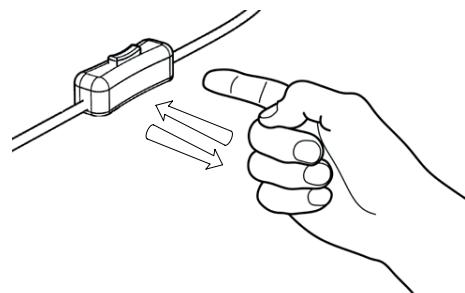

Note

Depending on the ambient temperature, the LED light may get hot.

On / Off

Note

The safety of the LED light Kaia is only guaranteed if the instructions in this manual are followed both during assembly and use. Therefore, please read the operating instructions carefully. The manufacturer cannot be held liable for any damage caused by incorrect use of the LED light.

Scope of delivery

LED light and power supply unit

Item no.: 410645

Light temperature: ca. 3.000 K

Power/supply: 24 V

Light flux: ca. 250 lm

Weight: 600 g

Total length: 620 mm

Light head: Ø 18 mm

Base: Ø 120 mm